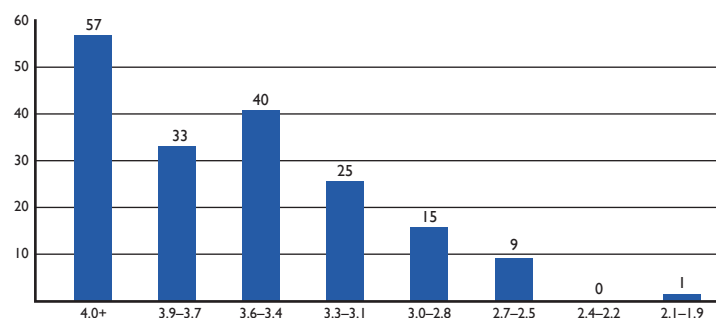

**CLASS RANK:**

As of the 2005-2006 school year, Westminster stopped reporting class rank. Grade point average by year and cumulative grade point average are reported.

**GPA PROFILE FOR CLASS OF 2018**

(6 Semesters / Class Size: 176)