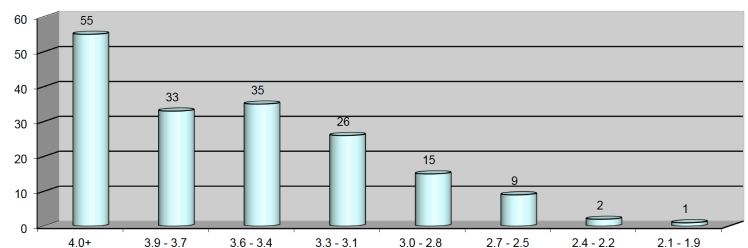

CLASS RANK:

As of the 2005-2006 school year, Westminster stopped reporting class rank. Grade point average by year and cumulative grade point average are reported.

GPA PROFILE FOR CLASS OF 2018

(6 Semesters / Class Size: 176)