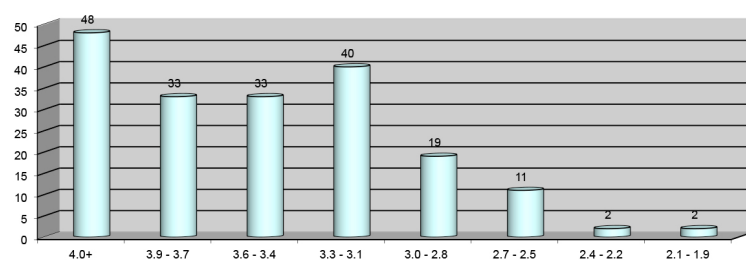

Class Rank:

As of the 2005-2006 school year, Westminster stopped reporting class rank. Grade point average by year and cumulative grade point average are reported.

GPA Profile for Class of 2017:

(6 Semesters / Class Size: 188)